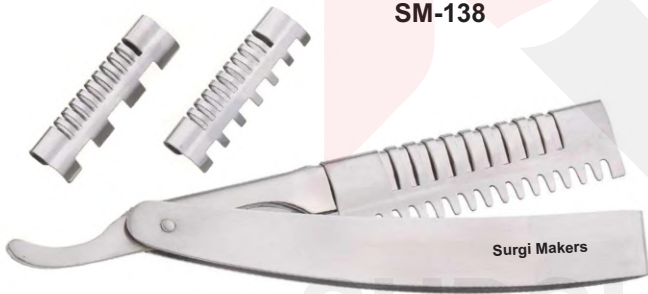

SM-001

Hair Cutting scissors are hand-crafted to be lightweight and have a perfect balance for professional use. steel has a superior hardness that allows for extreme sharpness on the convex edge blade Cutting Scissor of your choice, a leather pouch, cleaning cloth and scissor oil. uses high quality cutting steel to produce professional hair tools. Reliable hair scissors with comfortable ergonomics

**BARBER
SCISSOR**

SURGI MAKERS

Barber Razors

SM-136

SM-140

SM-137

SM-141

SM-138

SM-142

SM-139

SM-143

SM-144

SM-145

SM-146

SM-147

SM-148